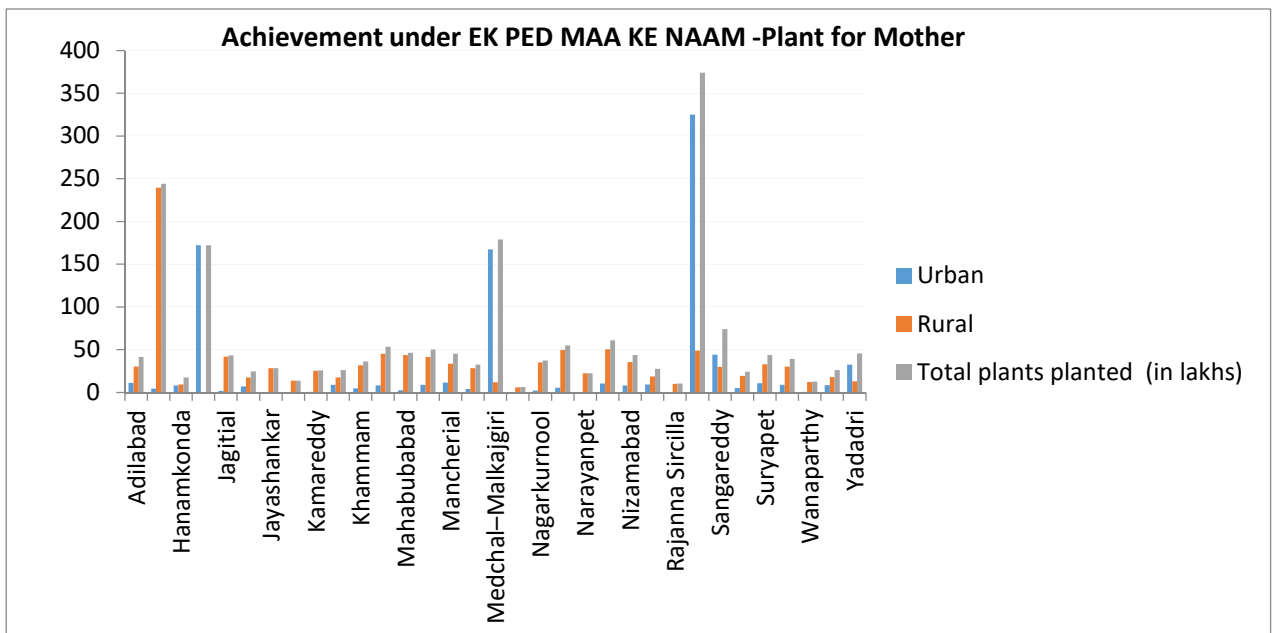

EK PED MAA KE NAAM

Ek Ped Maa Ke Naam translates to "One Tree in the Name of Mother." It is a nationwide movement aimed at encouraging citizens to plant trees as a tribute to their mothers either living or departed symbolizing mothers like trees nurture and sustains life. Launched On June 5th of 2024, during World Environment Day celebrations by the Government of India and provided the website of Merilife portal (<https://merilife.nic.in>) for uploading the planting progress

Target and achievement for the country during 2024-25

- Plantation targets: **14000 lakhs**
- Planting achievement: **14224 lakhs**(uploaded in Merilife)

Target and achievement for the Telangana State during 2024-25

- Plantation targets: **1800 lakhs**
- Planting achievement : **1982 lakhs**(uploaded in Merilife)

This year the GOI has introduced **“EK PED MAA KE NAAM 2-0”** campaign which focuses on plantation by school children using seedlings for state nurseries and active involvement by the school educations with providing healthy saplings to the schools as per the requirement by the forest Departments

- **Target for the country during 2025-26: 1000crs**
- **Target for the Telangana state during 2025-26: 11.05 crs**

Telangana State occupied the 2nd place in India for planting under EK PED MAA KE NAAM in 2024-25.